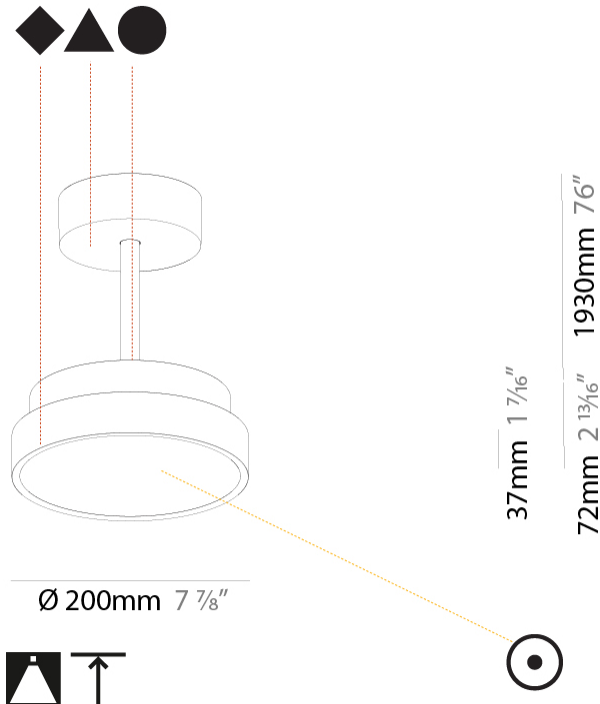

GENERAL

Series: Sign Diva Tube
Subseries: Sign Diva Tube
Brand: Prolicht
Division: Architectural
Mounting Type: Suspension
Mounting Location: Ceiling
Subcategory: Pendant

PHYSICAL

Shape: Round
Diameter (mm): 200
Diameter (in): 7 7/8
Height (mm): 72
Height (in): 2 13/16
Max. Overall Height (mm): 1972
Max. Overall Height (in): 77 5/8
Light Distribution: Direct
Weight (kg): 1.648
Weight (lbs): 3.633
Diffuser: PMMA - Opal / Micro-Prism / Sparkling Secret / Vintage Industrial
Fixture Finish: SSR / BKV / CWI / CRY / HAB / UFT / ITA / RUA / FTG / MYG / LOD / PUS / FRO / FUP / KIA / POP / BLS / SPG / MEY / GOH / GUM / CHC / COM / ABZ / JAG / OBR / MOS / ROR
Fixture Material: Extruded Aluminum / Steel

ELECTRICAL

Lamp Type: LED (Zhaga Standard)
Input Wattage (W): 10
Dimming: Tri-Mode (Non-Dimming and Phase Dimming (120Vac only) and 0-10V Dimming)
Driver Included: Yes
Driver Location: Integrated
Driver Type: Constant Current - Universal
Driver Class: Class 2
Input Voltage (V): 120 - 277
Constant Current (MA): 350

LED

Color Temperature (°K): 2700 / 3000 / 3500 / 4000
Max. Delivered Lumen (lm): 836 / 895 / 903 / 921
Nominal Lumen (lm): 1280 / 1370 / 1382 / 1410
CRI: >90 CRI
Lamp Life (hrs): 50000

OPTICAL

RATINGS AND CERTIFICATIONS

Certified By: Certified for North American Standards
IP rating: IP20

A